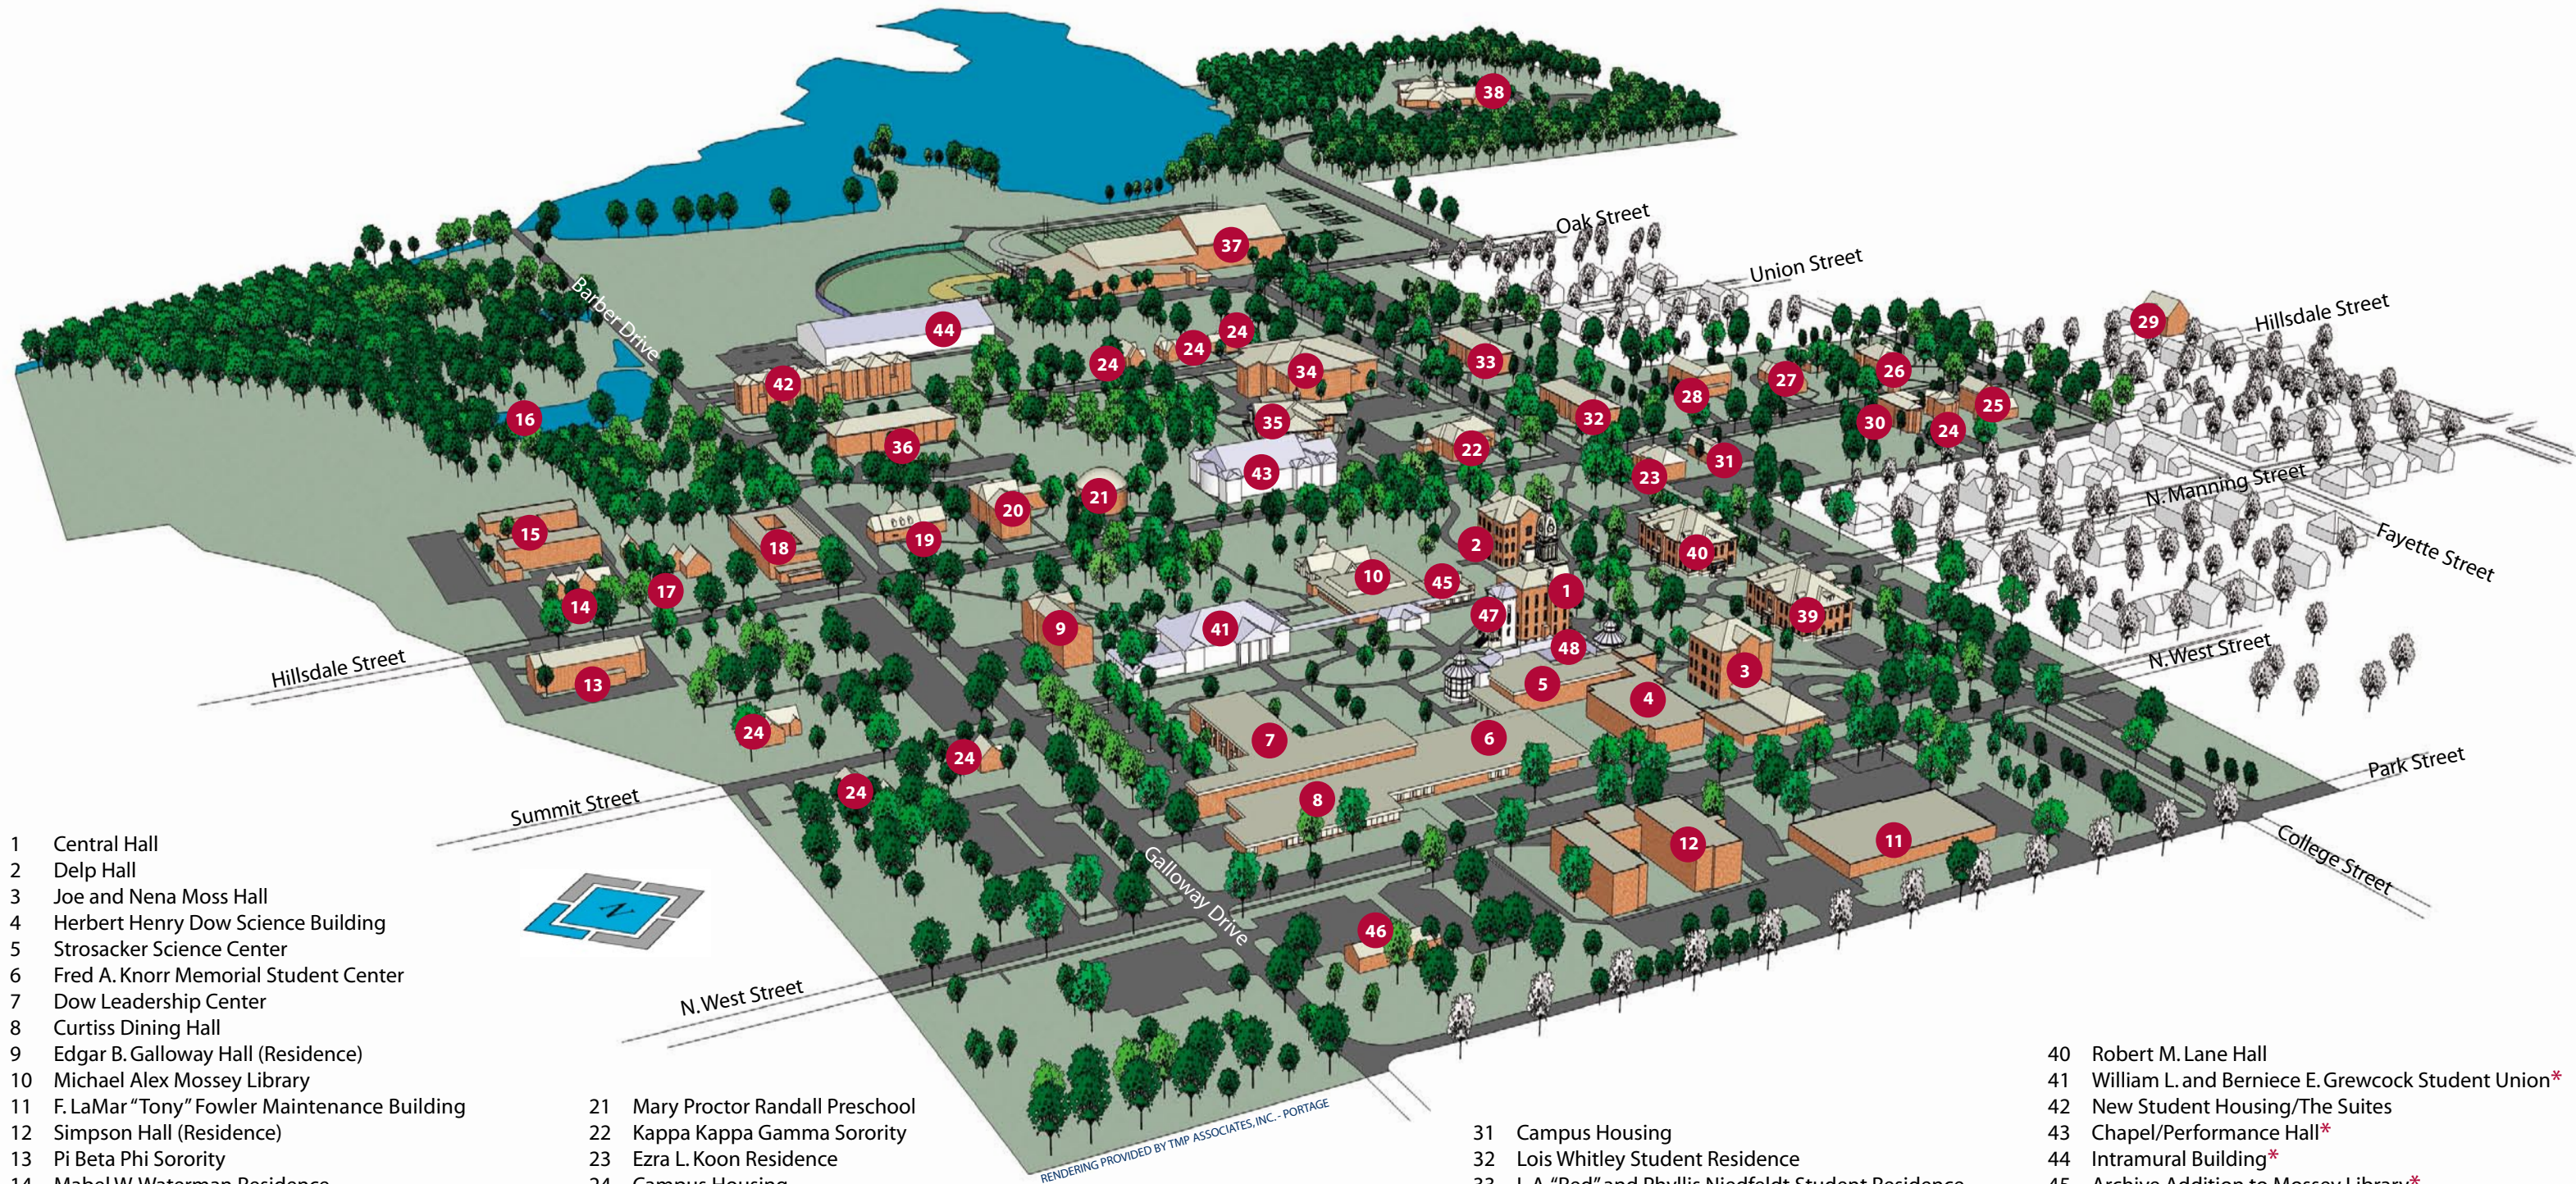

Hillsdale College Campus

33 EAST COLLEGE STREET • HILLSDALE, MICHIGAN 49242 • WWW.HILLSDALE.EDU

- 1 Central Hall
- 2 Delp Hall
- 3 Joe and Nena Moss Hall
- 4 Herbert Henry Dow Science Building
- 5 Strosacker Science Center
- 6 Fred A. Knorr Memorial Student Center
- 7 Dow Leadership Center
- 8 Curtiss Dining Hall
- 9 Edgar B. Galloway Hall (Residence)
- 10 Michael Alex Mossey Library
- 11 F. LaMar "Tony" Fowler Maintenance Building
- 12 Simpson Hall (Residence)
- 13 Pi Beta Phi Sorority
- 14 Mabel W. Waterman Residence
- 15 McIntyre Hall (Residence)
- 16 Slayton Arboretum
- 17 Barber House/Slayton Arboretum Visitor Center
- 18 Metta W. Olds Residence
- 19 Chi Omega Sorority
- 20 Mauck Hall (Residence)

- 21 Mary Proctor Randall Preschool
- 22 Kappa Kappa Gamma Sorority
- 23 Ezra L. Koon Residence
- 24 Campus Housing
- 25 Sigma Chi Fraternity
- 26 Alpha Tau Omega Fraternity
- 27 Ambler House Health Service
- 28 Broadlawn (President's Home)
- 29 Delta Sigma Phi Fraternity
- 30 Women's Residence

- 40 Robert M. Lane Hall
- 41 William L. and Berniece E. Grewcock Student Union*
- 42 New Student Housing/The Suites
- 43 Chapel/Performance Hall*
- 44 Intramural Building*
- 45 Archive Addition to Mossey Library*
- 46 Greenhouse
- 47 Central Hall Addition*
- 48 The Joseph H. Moss Family Science Wing*

* Future buildings through the Founders Campaign in white