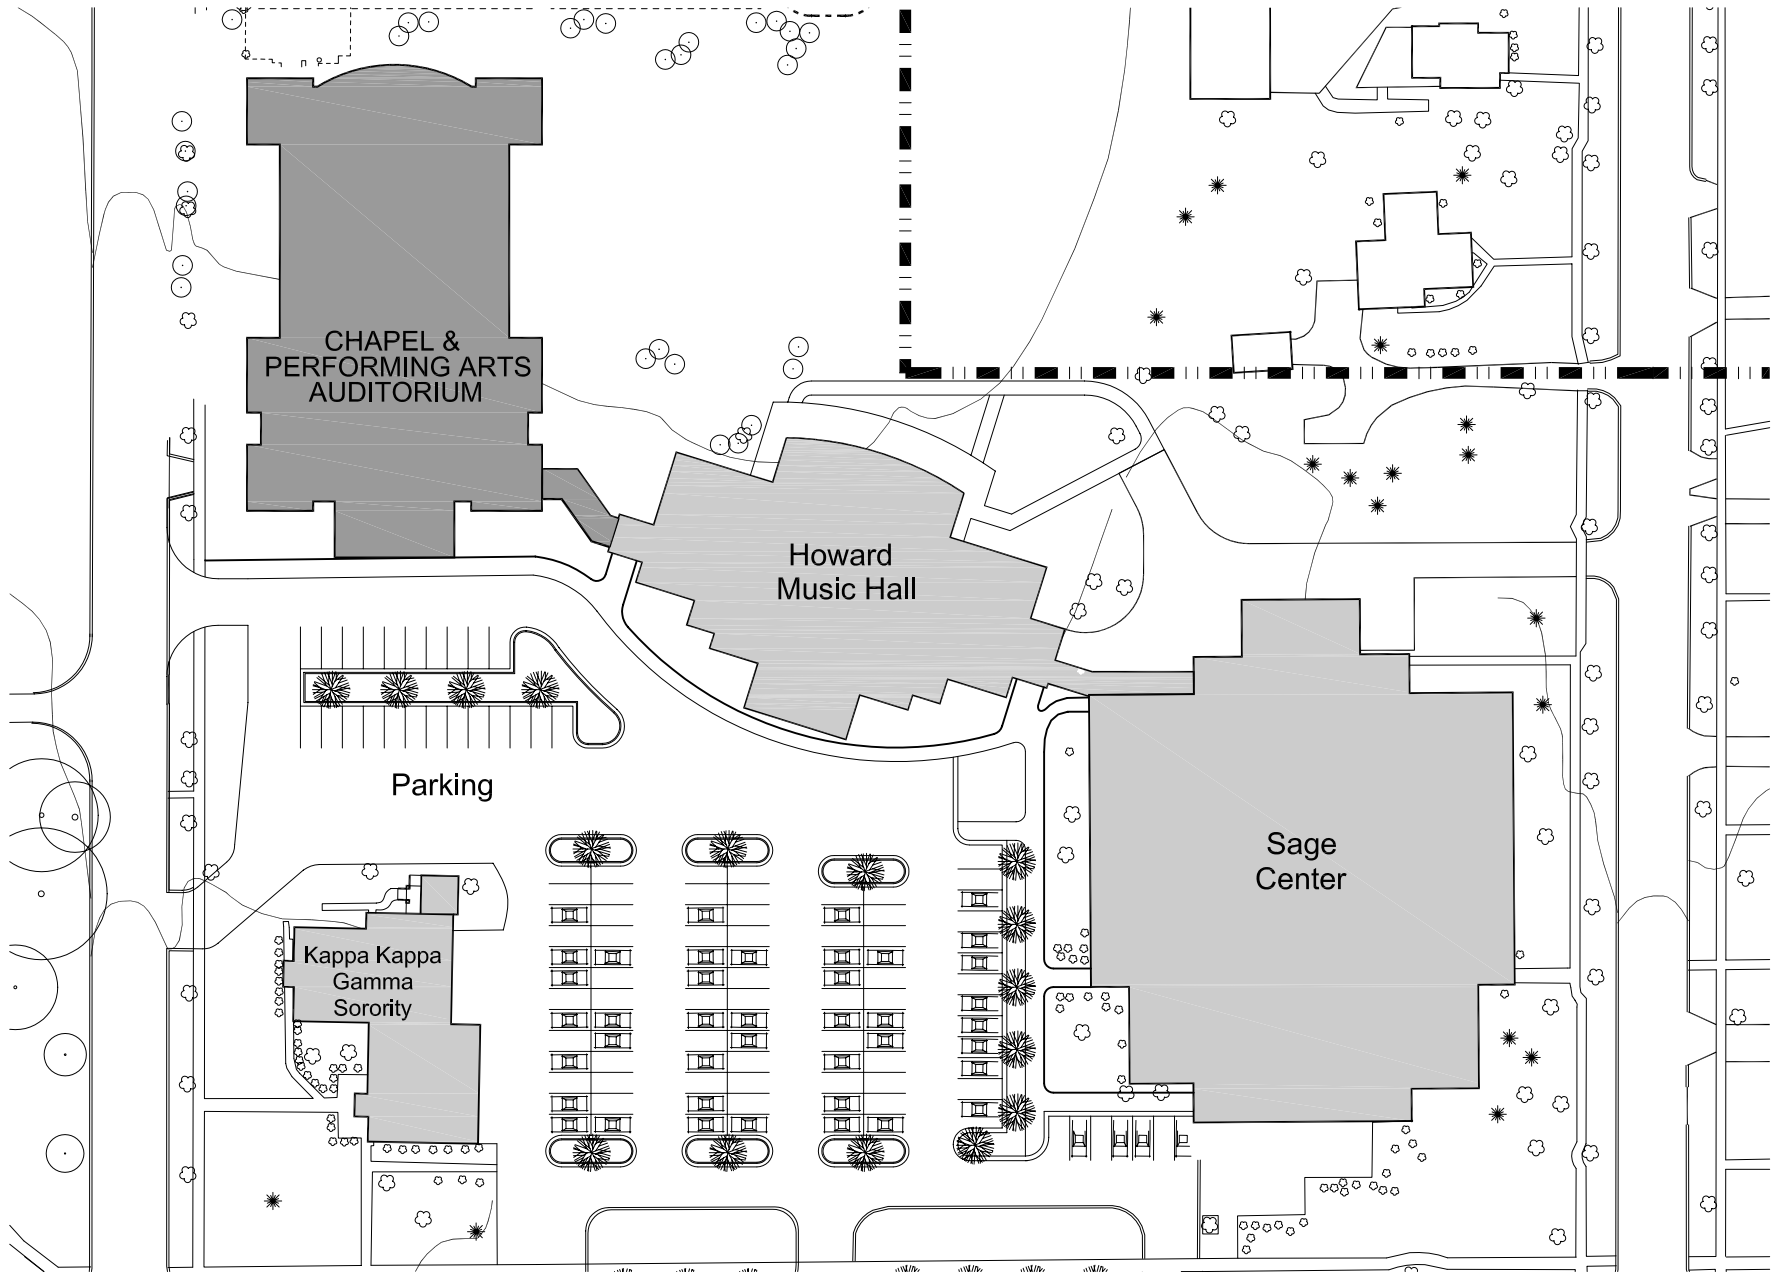

HILLSDALE COLLEGE
FINE ARTS CAMPUS

SITE PLAN
MARCH 07, 2005