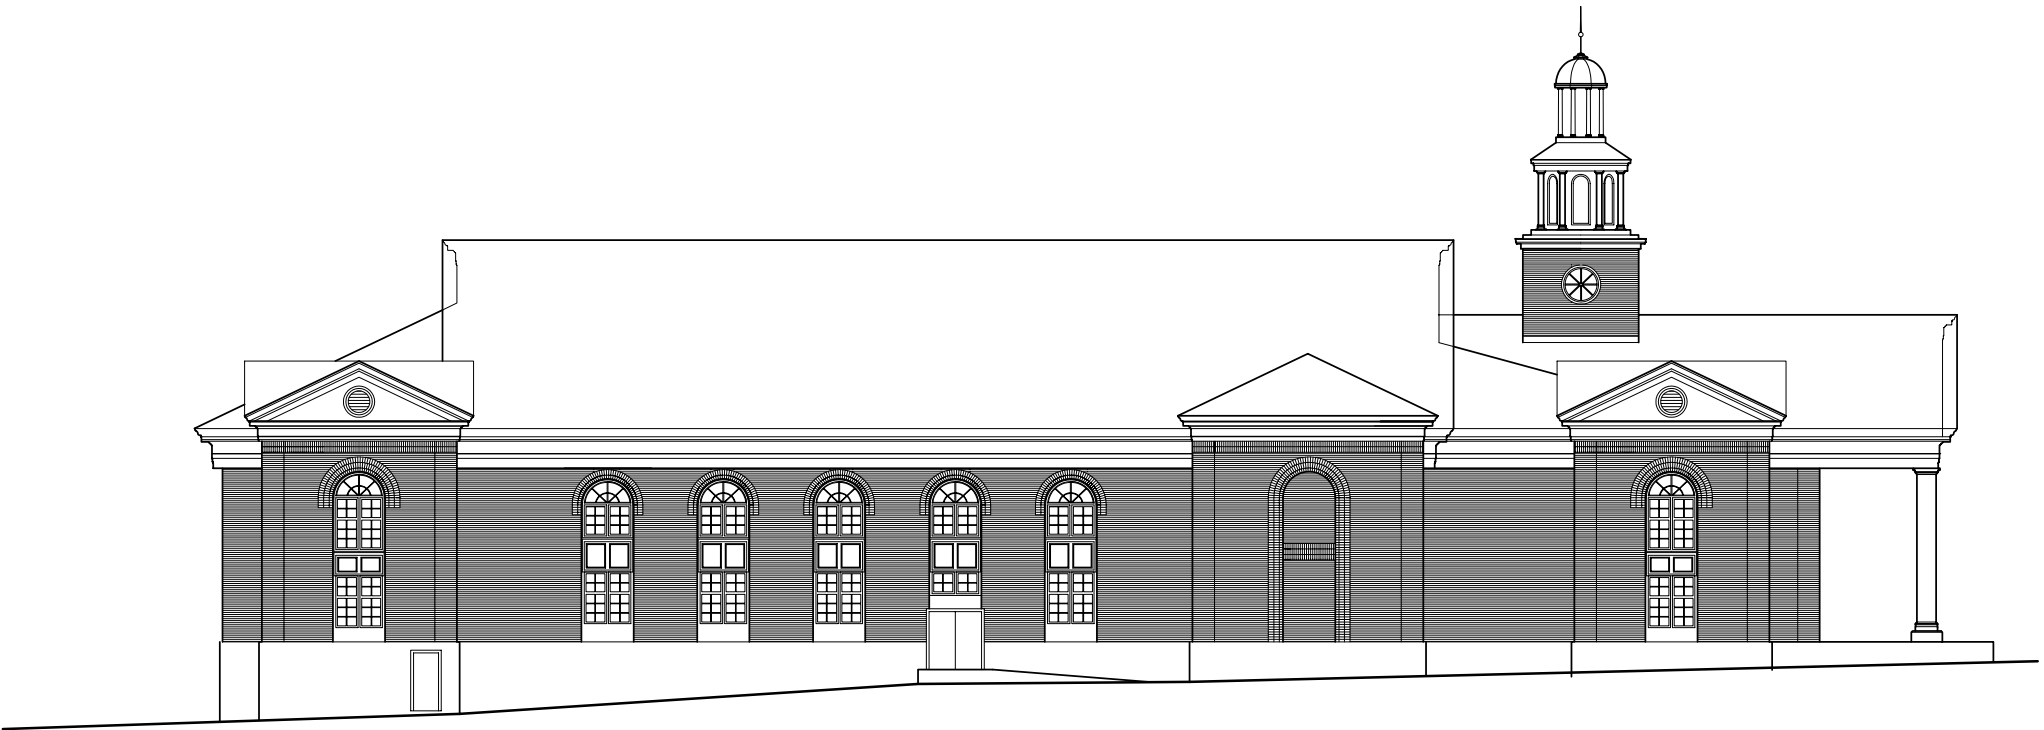

HILLSDALE COLLEGE  
FINE ARTS CAMPUS

SITE PLAN  
MARCH 07, 2005

HILLSDALE COLLEGE  
CHapel & PERFORMING ARTS AUDITORIUM

PROPOSED SOUTH ELEVATION  
MARCH 07, 2005

HILLSDALE COLLEGE  
CHapel & PERFORMING ARTS AUDITORIUM

PROPOSED WEST ELEVATION  
MARCH 07, 2005

HILLSDALE COLLEGE  
 CHAPEL & PERFORMING ARTS AUDITORIUM

PROPOSED BALCONY LEVEL PLAN  
 MARCH 07, 2005