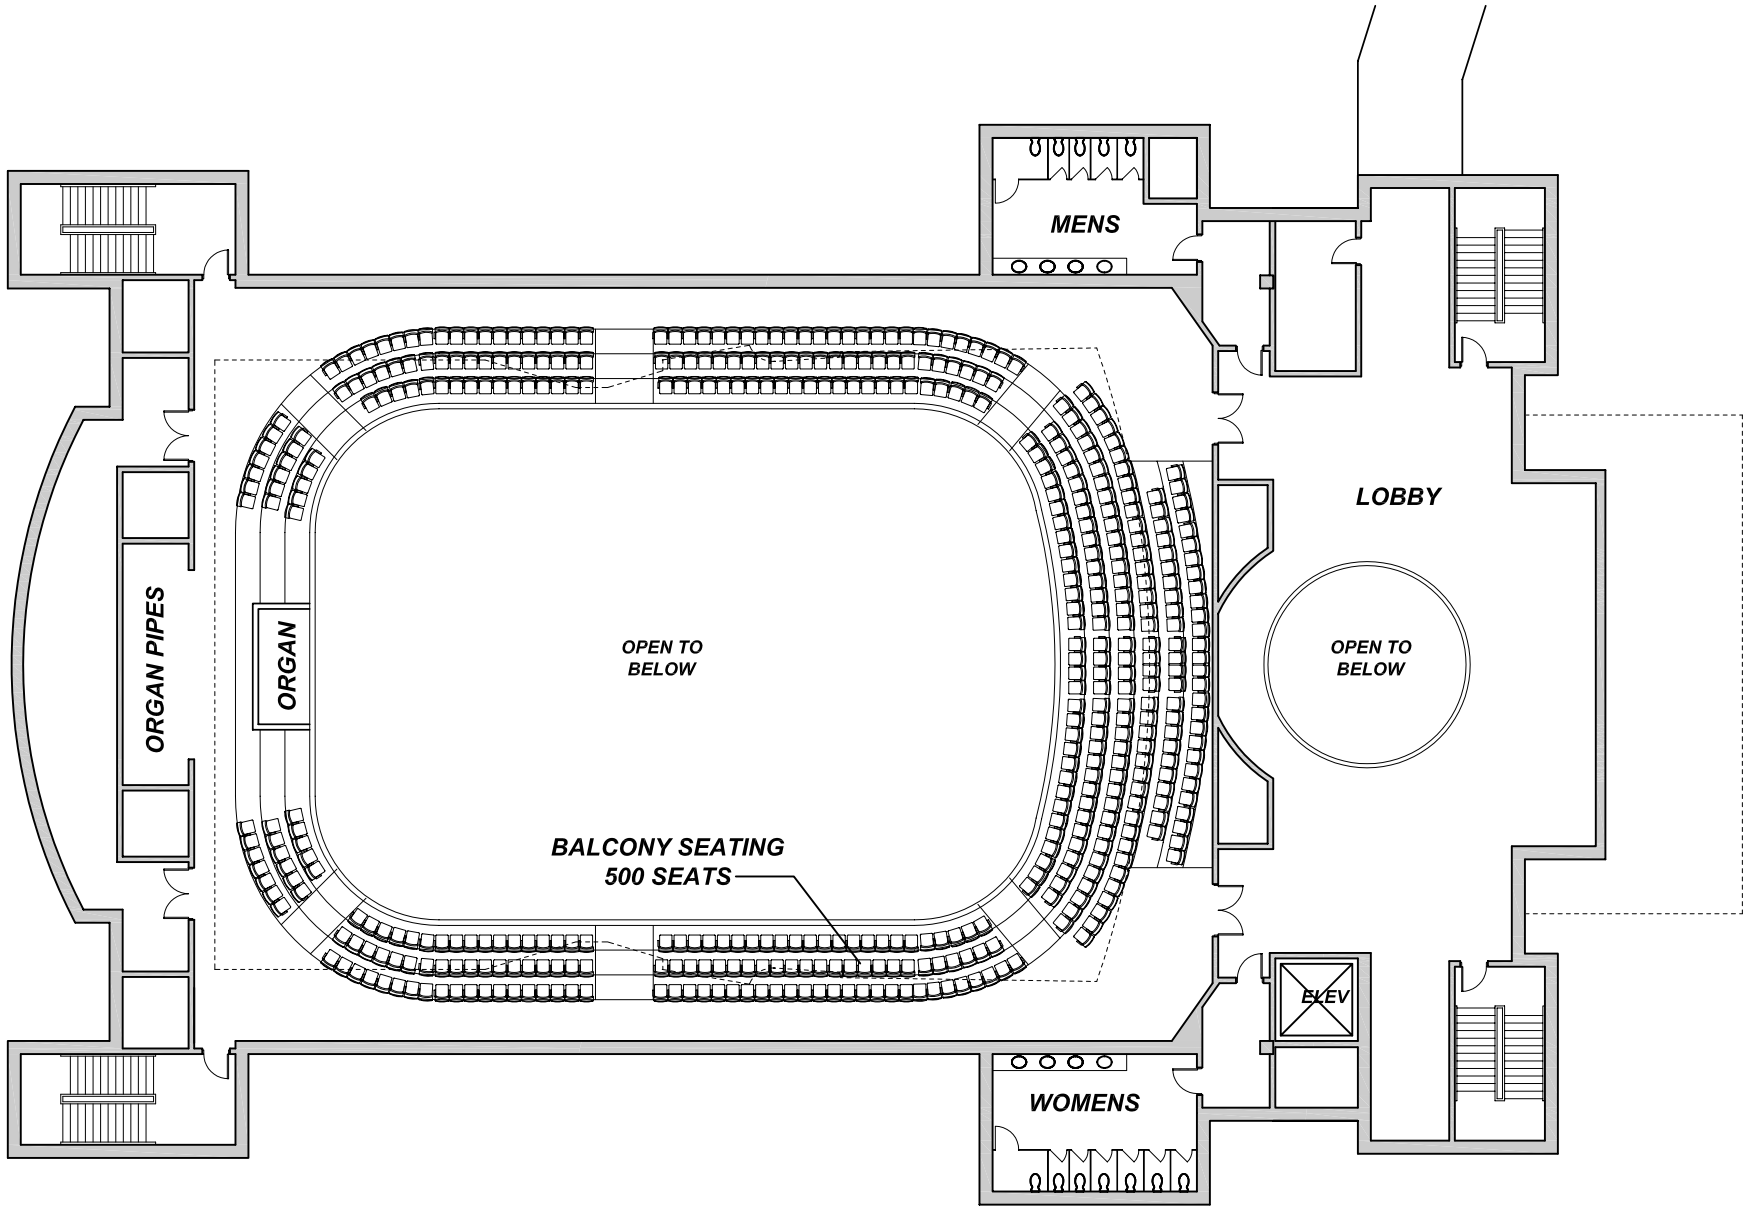

PROPOSED WEST ELEVATION  
MARCH 07, 2005

HILLSDALE COLLEGE  
 CHAPEL & PERFORMING ARTS AUDITORIUM

PROPOSED BALCONY LEVEL PLAN  
 MARCH 07, 2005