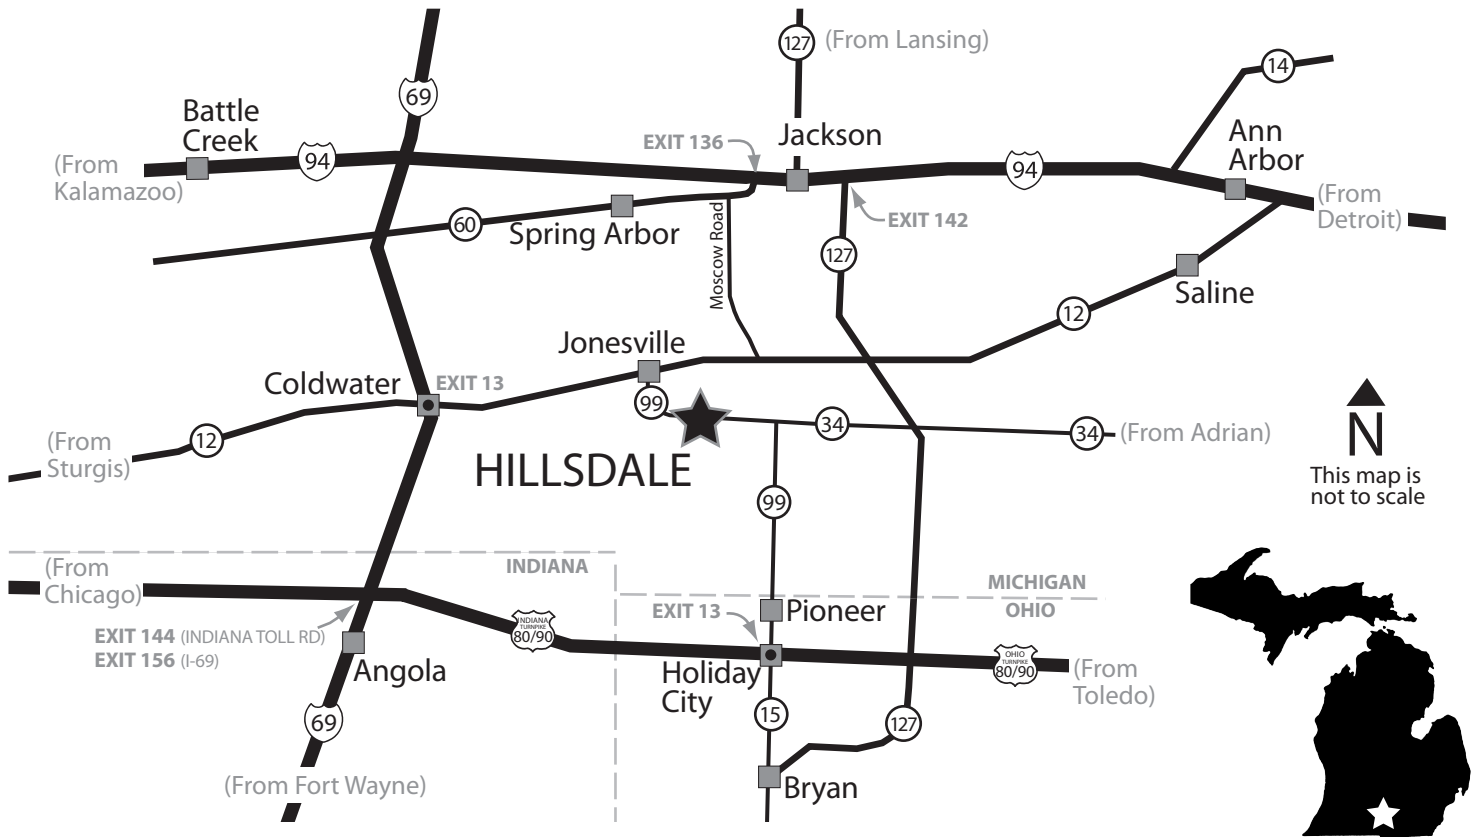

FINDING YOUR WAY TO HILLSDALE

N
This map is not to scale

ACCOMMODATIONS for your stay at Hillsdale College can be found at many of the hotels, motels, and inns in the local area: (area code 517 unless indicated)

HILLSDALE

Dow Conference Center (on campus)	437-3311
Days Inn	439-3297
Hillsdale Motel	437-3389

JONESVILLE (5 min. away)

* Rooms at Grayfield	849-9580
* Munro House	849-9292
America's Best Value Motel	849-2137

PITTSFORD (15 min. away)

* The Rocking Horse Inn..	523-3826

COLDWATER (25 min. away)

* Chicago Pike Inn	279-8744
Comfort Inn	278-2017
Hampton Inn.....	279-8744
Holiday Inn Express ...	279-0900
Red Roof Inn	279-1199
Super 8.....	278-8833

JACKSON (40 min. away)

Baymont Inn.....	789-6000
* The Claddagh	768-1000

JACKSON (cont.)

Country Hearth Inn ...	783-6404
Country Inn & Suites..	788-6400
Fairfield Inn.....	784-7877
Jackson Hotel and Convention Center ...	783-2681

HOLIDAY CITY, OHIO I-80/90

OHIO TURNPIKE EXIT 13

(30 min. away)

Holiday Inn Express & Suites	(419) 485-0008
Ramada Inn & Suites	(419) 485-5555

* BED AND BREAKFAST

Hillsdale is 90 miles west of Detroit, 70 miles northwest of Toledo, and 200 miles east of Chicago.

FROM DETROIT: Take I-94 West to US-127 South (Exit 142). Proceed about 20 miles and turn right on US-12 West. Take US-12 West about 16 miles to Jonesville. Continue through downtown Jonesville and turn left onto M-99 South. Proceed about four miles to the third stoplight and turn left onto Fayette Street. Go to the flashing stoplight at Hillsdale Street and turn left. Follow the blue signs to campus.

FROM TOLEDO: Take I-80/90 West to Ohio St. Rte. 15 (Exit 13) and proceed north toward Pioneer. The road number will change to M-99 at the Michigan border, and about 12 miles north will appear to end at a flashing red light. Turn left, and continue on M-99 for about five miles into Hillsdale. Proceed through downtown to the third traffic light and turn left (you need to be in the left lane). At the next light, turn right onto West St. and head north four blocks to main campus.

FROM CHICAGO: Take I-80/90 East to Angola, Indiana (Exit 144). Follow I-69 North about ten miles to Coldwater (Exit 13) and take US-12 East. Proceed straight through Quincy and Allen. In Jonesville, turn right onto M-99 South. Proceed about four miles to the third stoplight in Hillsdale. Turn left onto Fayette Street. Go to the flashing stoplight on Hillsdale Street and turn left. Follow the blue signs to campus.

HILLSDALE COLLEGE