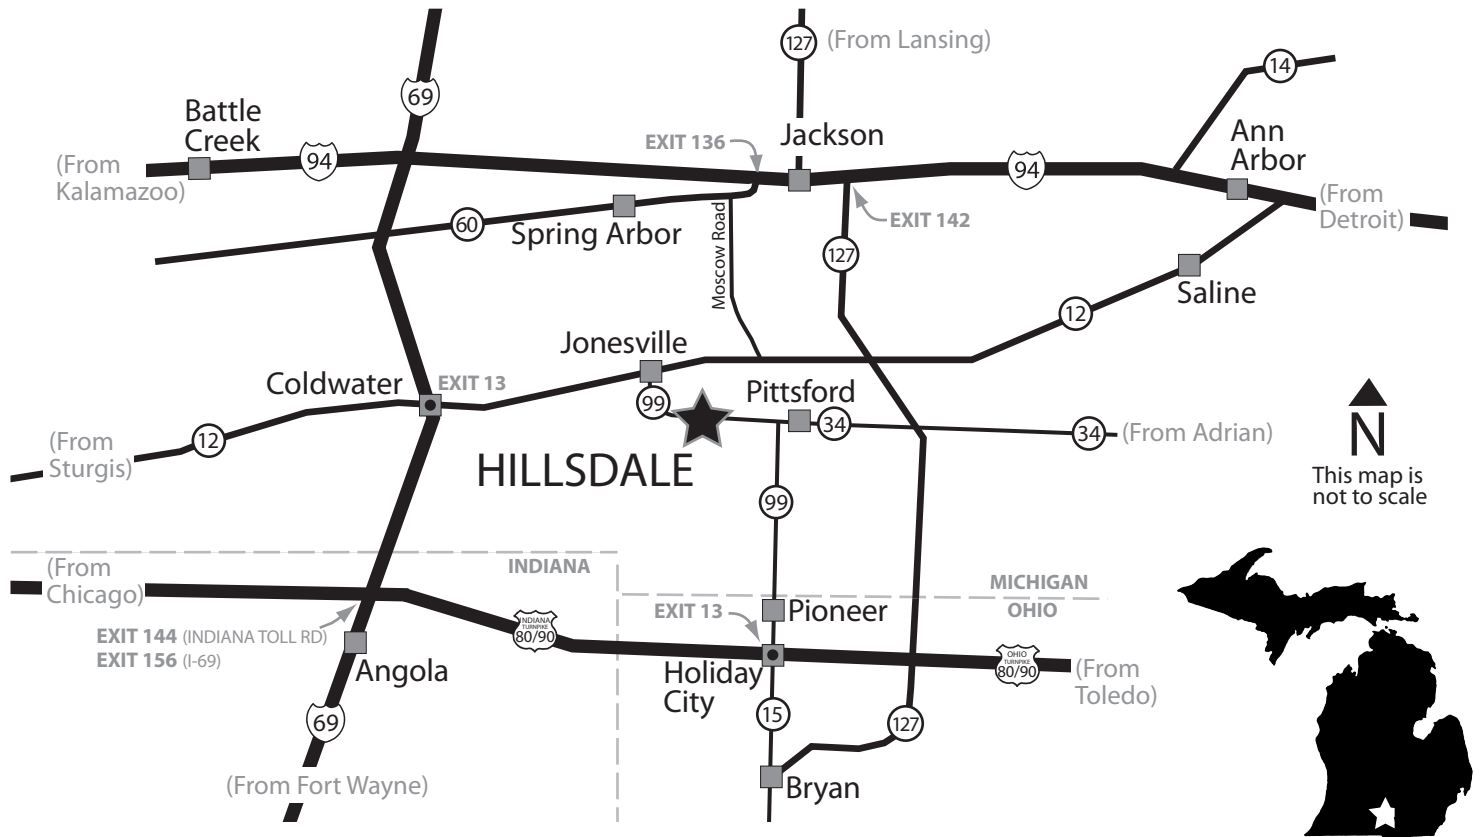

FINDING YOUR WAY TO HILLSDALE

N
This map is not to scale

ACCOMMODATIONS for your stay at Hillsdale College can be found at many of the hotels, motels, and inns in the local area: (area code 517 unless indicated)

HILLSDALE

- Dow Conference Center (on campus) 437-3311
- Days Inn..... 439-3297
- Hillsdale Motel..... 437-3389

JONESVILLE (5 min. away)

- Rooms at Grayfield..... 849-9580
- Munro House 849-9292
- America's Best Value Motel 849-2137

PITTSFORD (15 min. away)

- The Rocking Horse Inn.. 523-3826

COLDWATER (25 min. away)

- Chicago Pike Inn 279-8744
- Comfort Inn 278-2017
- Hampton Inn..... 279-8744
- Holiday Inn Express ... 279-0900
- Red Roof Inn 279-1199
- Super 8..... 278-8833

JACKSON (40 min. away)

- Baymont Inn..... 789-6000
- The Claddagh 768-1000

JACKSON (cont.)

- Country Hearth Inn ... 783-6404
- Country Inn & Suites.. 788-6400
- Fairfield Inn..... 784-7877
- Jackson Hotel and Convention Center ... 783-2681

HOLIDAY CITY, OHIO I-80/90

OHIO TURNPIKE EXIT 13

1. (30 min. away)
2. Holiday Inn Express & Suites ..... (419) 485-0008
   - Ramada Inn & Suites ..... (419) 485-5555

* BED AND BREAKFAST

Hillsdale is 90 miles west of Detroit, 70 miles northwest of Toledo, and 200 miles east of Chicago.

FROM DETROIT: Take I-94 West to US-127 South (Exit 142). Proceed about 20 miles and turn right on US-12 West. Take US-12 West about 16 miles to Jonesville. Continue through downtown Jonesville and turn left onto M-99 South. Proceed about four miles to the third stoplight and turn left onto Fayette Street. Go to the flashing stoplight at Hillsdale Street and turn left. Follow the blue signs to campus.

FROM TOLEDO: Take I-80/90 West to Ohio St. Rte. 15 (Exit 13) and proceed north toward Pioneer. The road number will change to M-99 at the Michigan border, and about 12 miles North will appear to end at a flashing red light. Turn left, and continue on M-99 for about five miles into Hillsdale. Proceed through downtown to the third traffic light and turn left (you need to be in the left lane). At the next light, turn right onto West St. and head north four blocks to main campus.

FROM CHICAGO: Take I-80/90 East to Angola, Indiana (Exit 144). Follow I-69 North about ten miles to Coldwater (Exit 13) and take US-12 East. Proceed straight through Quincy and Allen. In Jonesville, turn right onto M-99 South. Proceed about four miles to the third stoplight in Hillsdale. Turn left onto Fayette Street. Go to the flashing stoplight on Hillsdale Street and turn left. Follow the blue signs to campus.

HILLSDALE COLLEGE