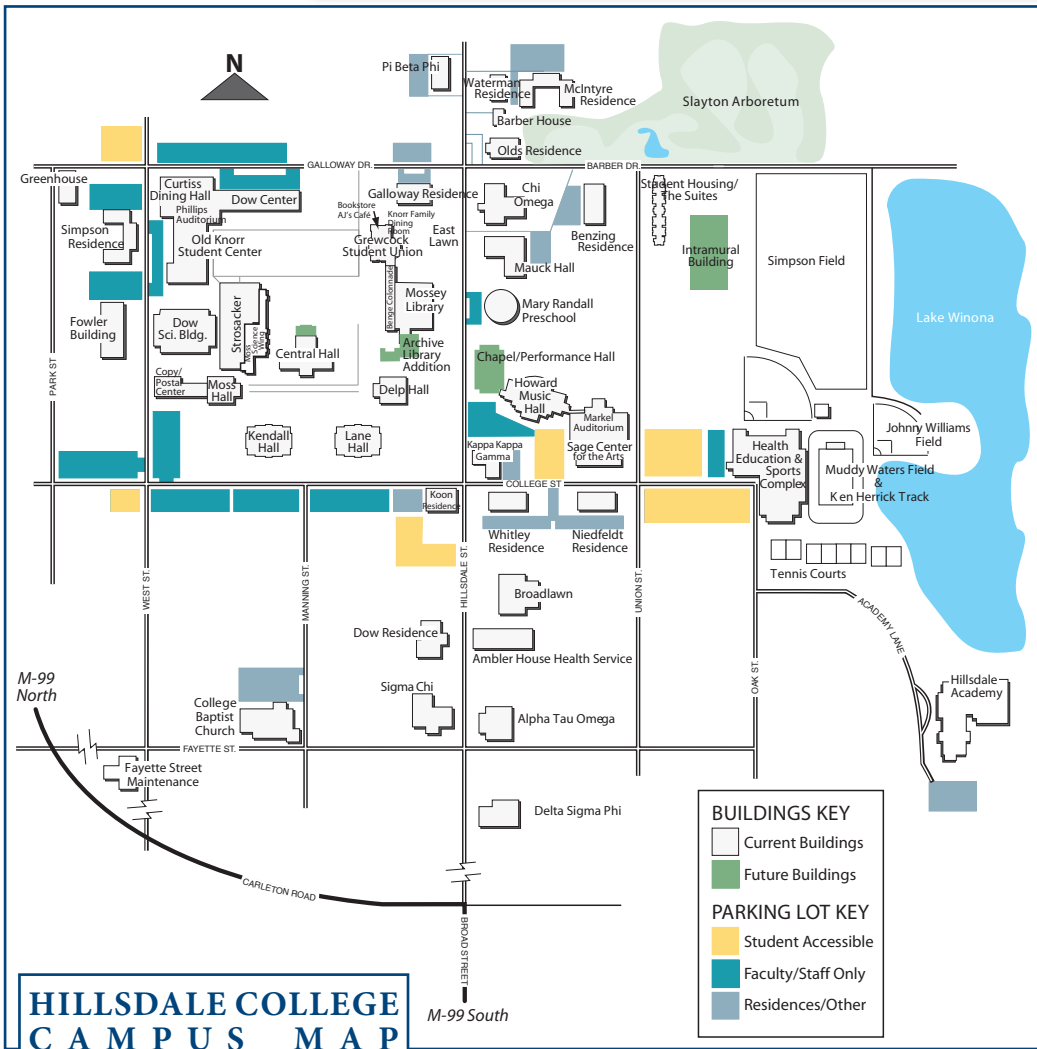

TRAVELING TO HILLSDALE COLLEGE ~ hillsdale.edu/admissions/visit.asp

Hillsdale is 90 miles west of Detroit, 70 miles northwest of Toledo and 200 miles east of Chicago.

HILLSDALE COLLEGE CAMPUS MAP

HILLSDALE COLLEGE
 PURSUING TRUTH · DEFENDING LIBERTY SINCE 1844