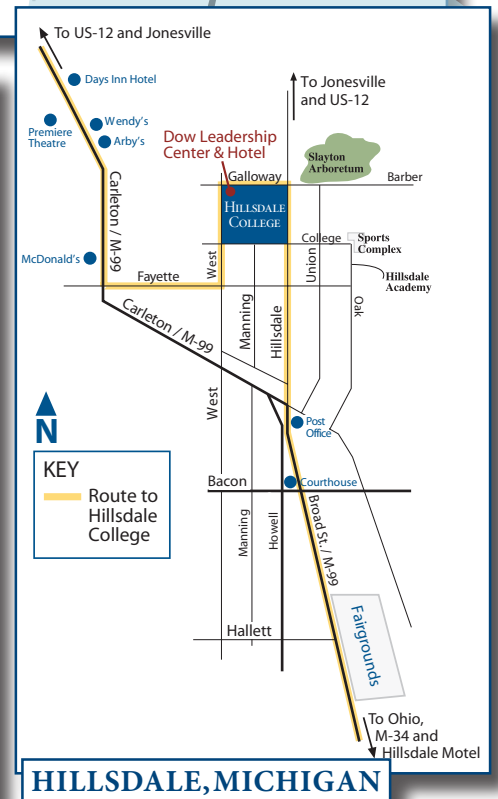

TRAVELING TO HILLSDALE COLLEGE ~ hillsdale.edu/admissions/visit.asp

Hillsdale is 90 miles west of Detroit, 70 miles northwest of Toledo and 200 miles east of Chicago.

HILLSDALE COLLEGE CAMPUS MAP

HILLSDALE COLLEGE
 PURSUING TRUTH · DEFENDING LIBERTY SINCE 1844

33 EAST COLLEGE STREET
 HILLSDALE, MICHIGAN 49242
 (517) 437-7341
 HILLSDALE.EDU