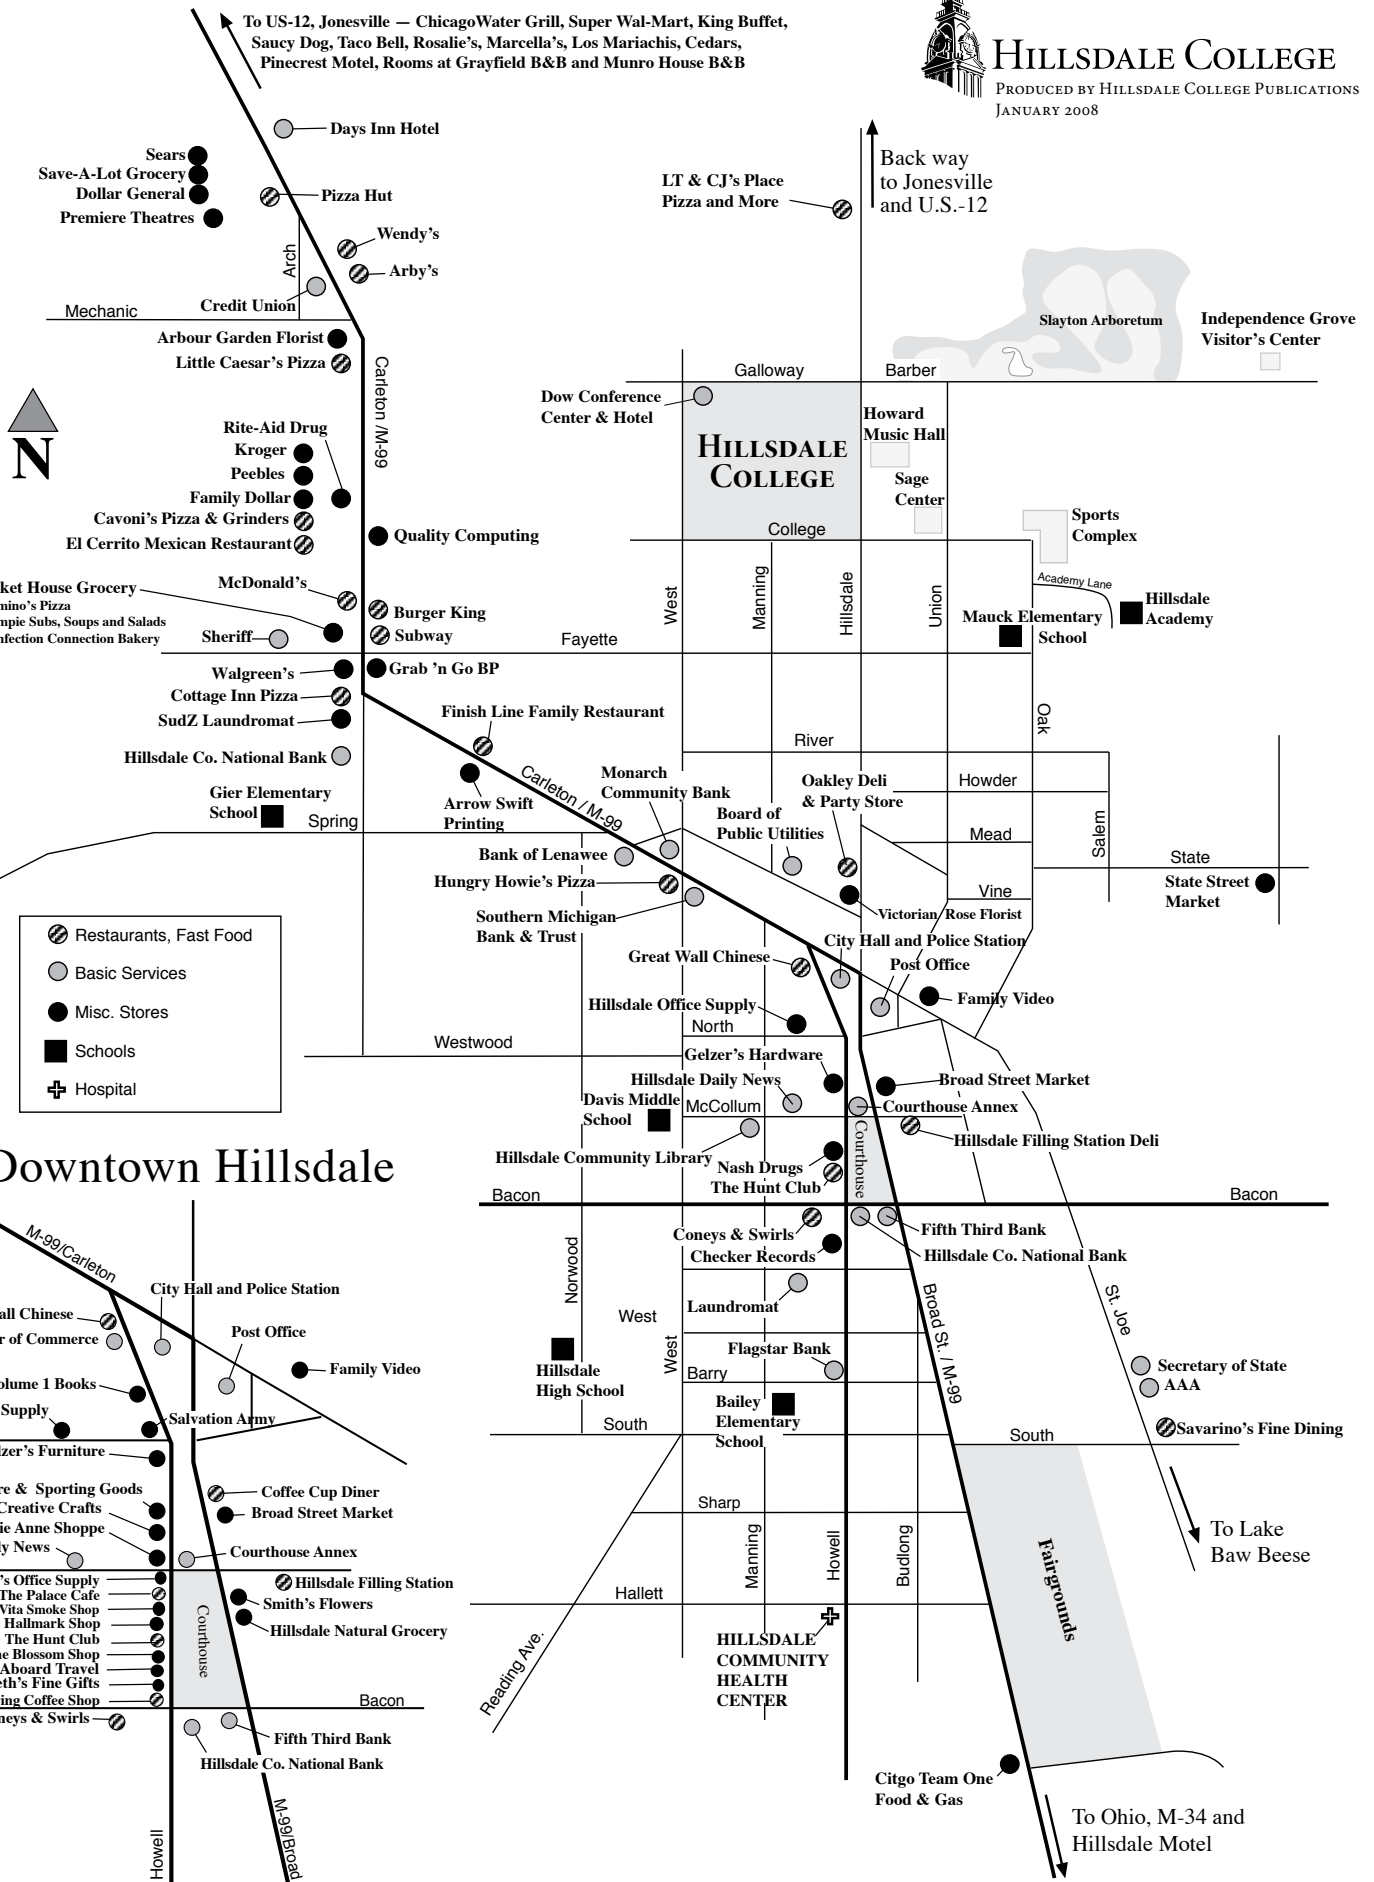

HILLSDALE-AREA BASIC SERVICES MAP

HILLSDALE COLLEGE

PRODUCED BY HILLSDALE COLLEGE PUBLICATIONS
JANUARY 2008