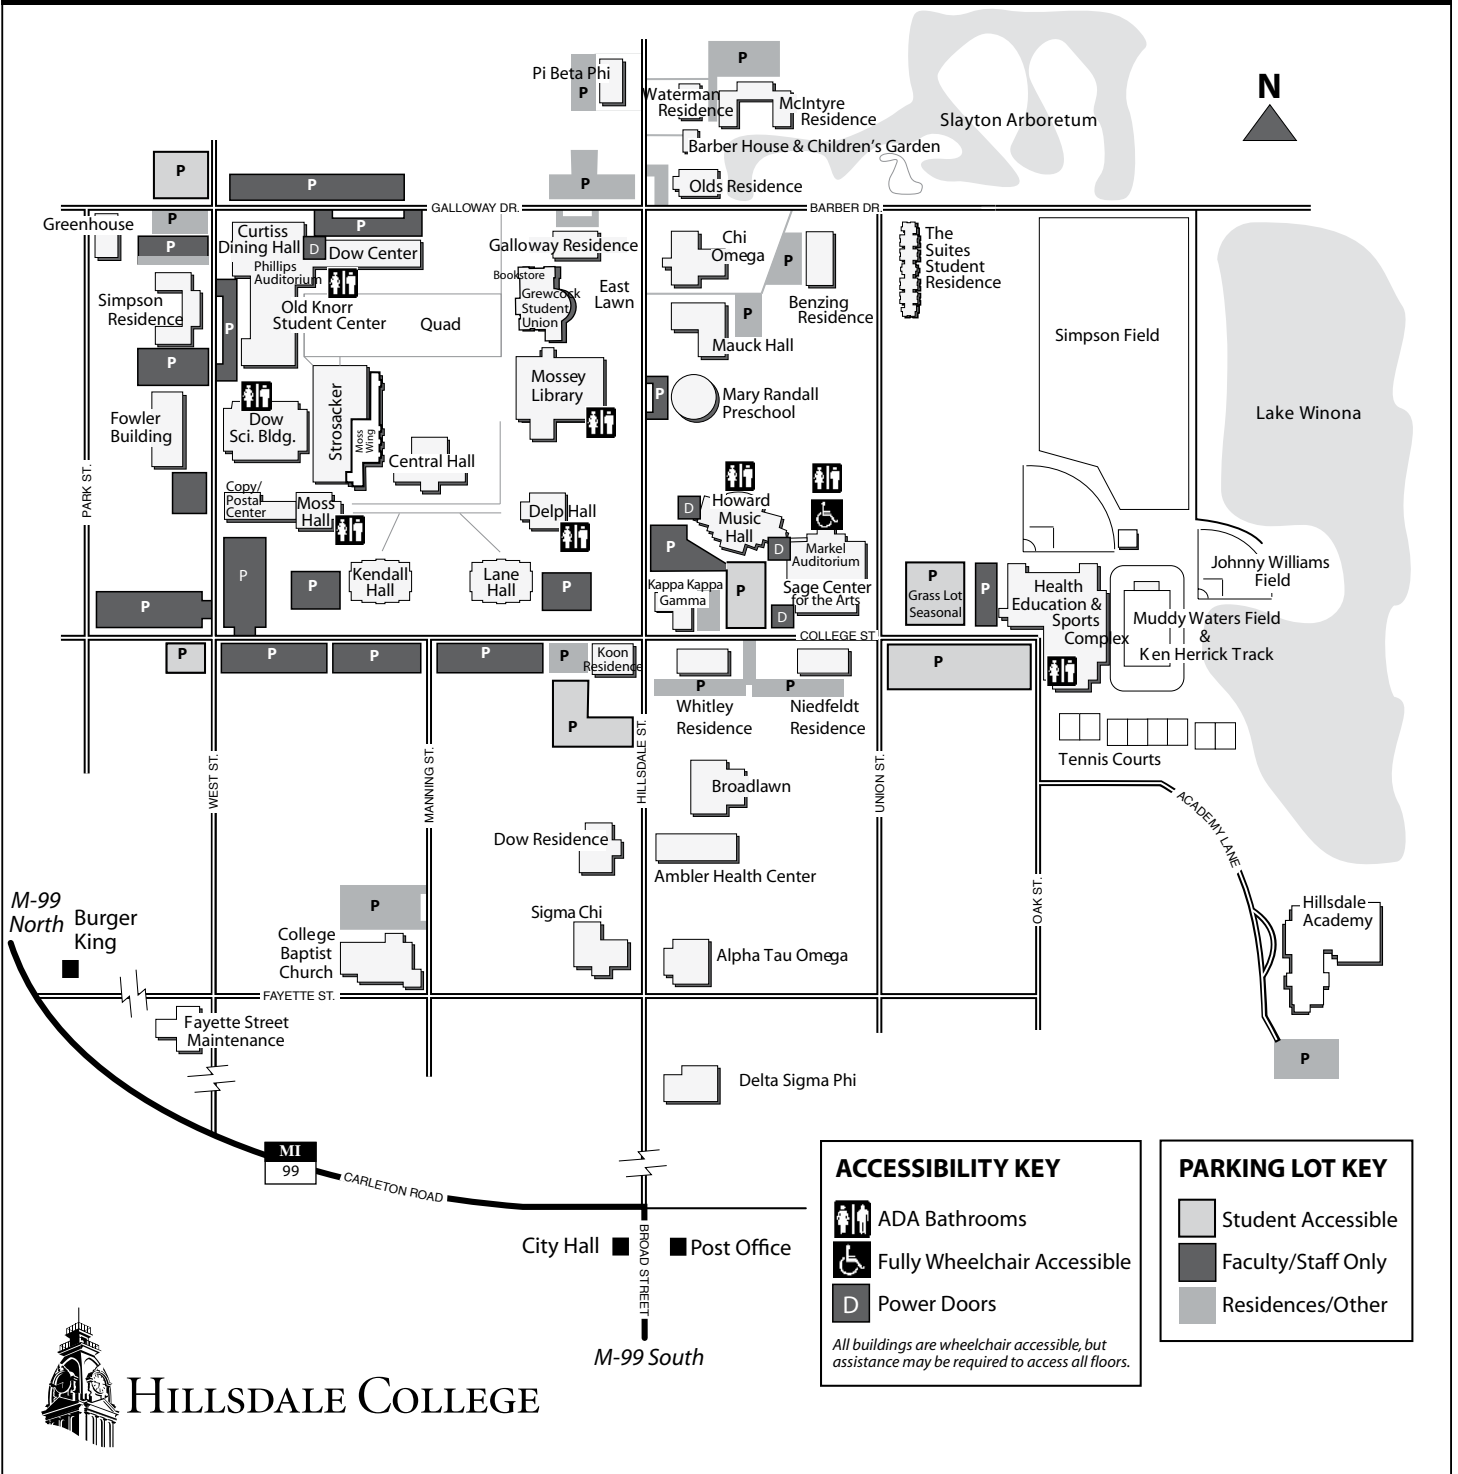

A VISITOR'S GUIDE TO CAMPUS

CAMPUS INFORMATION

- General information .....(517) 437-7341
- Admissions .....(517) 607-2327
- Hillsdale College bookstore .....(517) 607-2266
- Gift and estate planning.....(800) 334-8904
- On- and off-campus lecture series, books and publications .....(517) 607-2318 or (800) 437-2268
- Professional seminars for managers and executives .....(517) 437-3311
- On-campus accommodations and dining.....(517) 437-3311