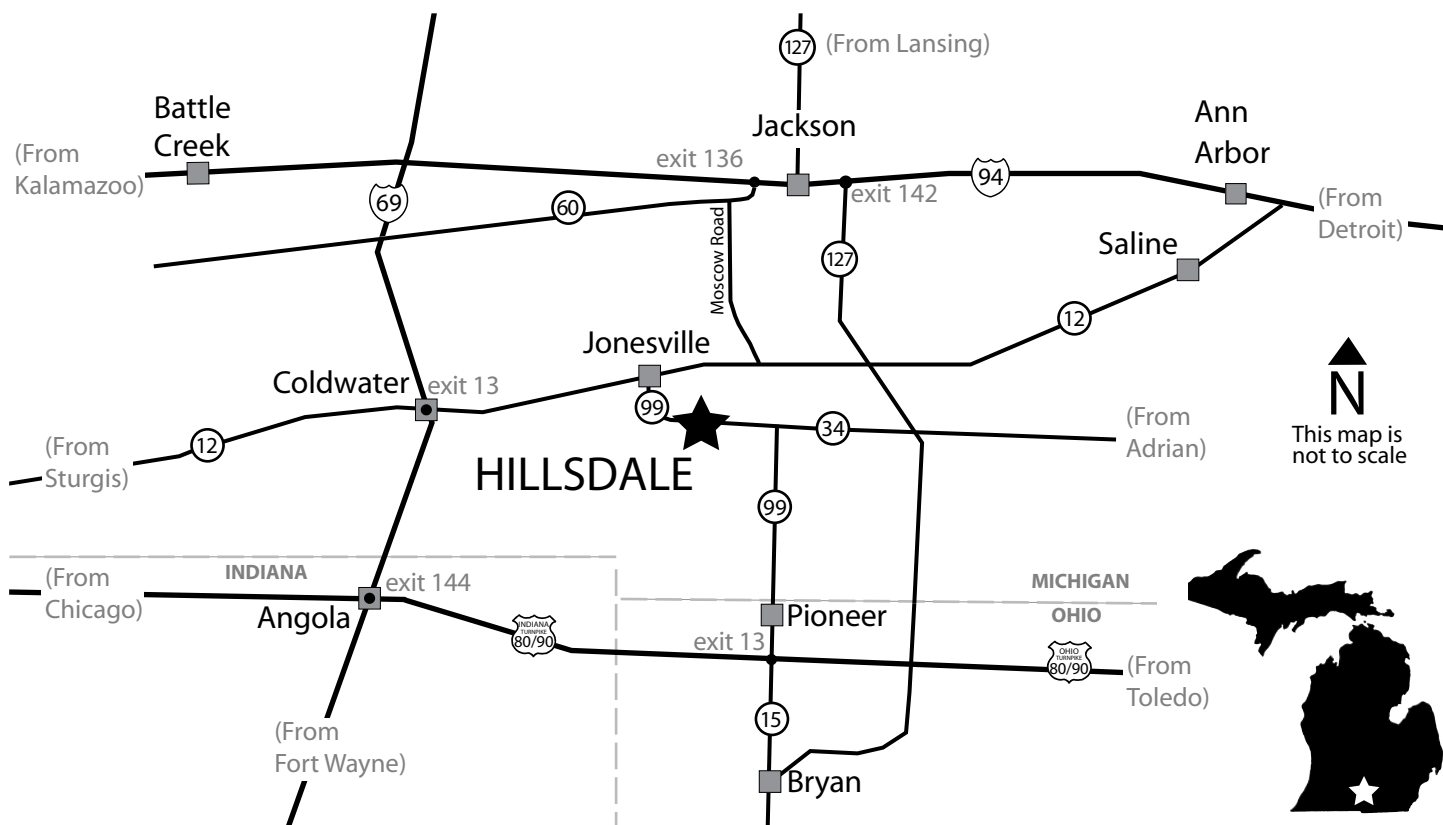

FINDING YOUR WAY TO HILLSDALE

ACCOMMODATIONS for your stay at Hillsdale College can be found at many of the hotels, motels and inns in the local area: (area code 517 unless indicated)

Hillsdale

Dow Conference Center (on campus).....	437-3311
Days Inn	439-3297
Hillsdale Motel	437-3389

Jonesville (5 min. away)

* Rooms at Grayfield	849-9580
* Horse and Carriage.....	849-2732
* Munro House.....	849-9292
Pinecrest Motel.....	849-2137

Pittsford (15 min. away)

* The Rocking Horse Inn	523-3826

Coldwater (25 min. away)

* Chicago Pike Inn.....	279-8744
Holiday Inn Express.....	279-0900
Quality Inn.....	278-2017
Super 8.....	278-8833

Jackson (40 min. away)

Baymont Inn	789-6000
* The Claddagh.....	768-1000
Country Hearth Inn.....	783-6404
Country Inn and Suites	788-6400
Fairfield Inn	784-7877
Holiday Inn	783-2681

Montpelier/Exit 13 (30 min. away)

Holiday Inn Express & Suites	(419) 485-0008
Ramada Inn & Suites	(419) 485-5555

* BED AND BREAKFAST

Hillsdale is 90 miles west of Detroit, 70 miles northwest of Toledo and 200 miles east of Chicago.

FROM DETROIT: Take I-94 West to US-127 South (Exit 142). Proceed about 20 miles and turn right on US-12 West. Take US-12 West about 16 miles to Jonesville. Continue through downtown Jonesville and turn left onto M-99 South. Proceed about four miles to the third stoplight and turn left onto Fayette Street. Go to the flashing stoplight at Hillsdale Street and turn left. Follow the blue signs to campus.

FROM TOLEDO: Take I-80/90 West to Ohio State Route 15 (Exit 13) and proceed north. The road number will change to M-99 at the Michigan border, and farther north will appear to end at a flashing red light. Turn left, and continue on M-99 to Hillsdale. Proceed straight through all downtown traffic lights and follow the blue signs to campus.

FROM CHICAGO: Take I-80/90 East to Angola, Indiana (Exit 144). Follow I-69 North about ten miles to Coldwater (Exit 13) and take US-12 East. Proceed straight through Quincy and Allen. In Jonesville, turn right onto M-99 South. Proceed about four miles to the third stoplight in Hillsdale. Turn left onto Fayette Street. Go to the flashing stoplight on Hillsdale Street and turn left. Follow the blue signs to campus.

HILLSDALE COLLEGE

Produced by Hillsdale College Publications, January 2008