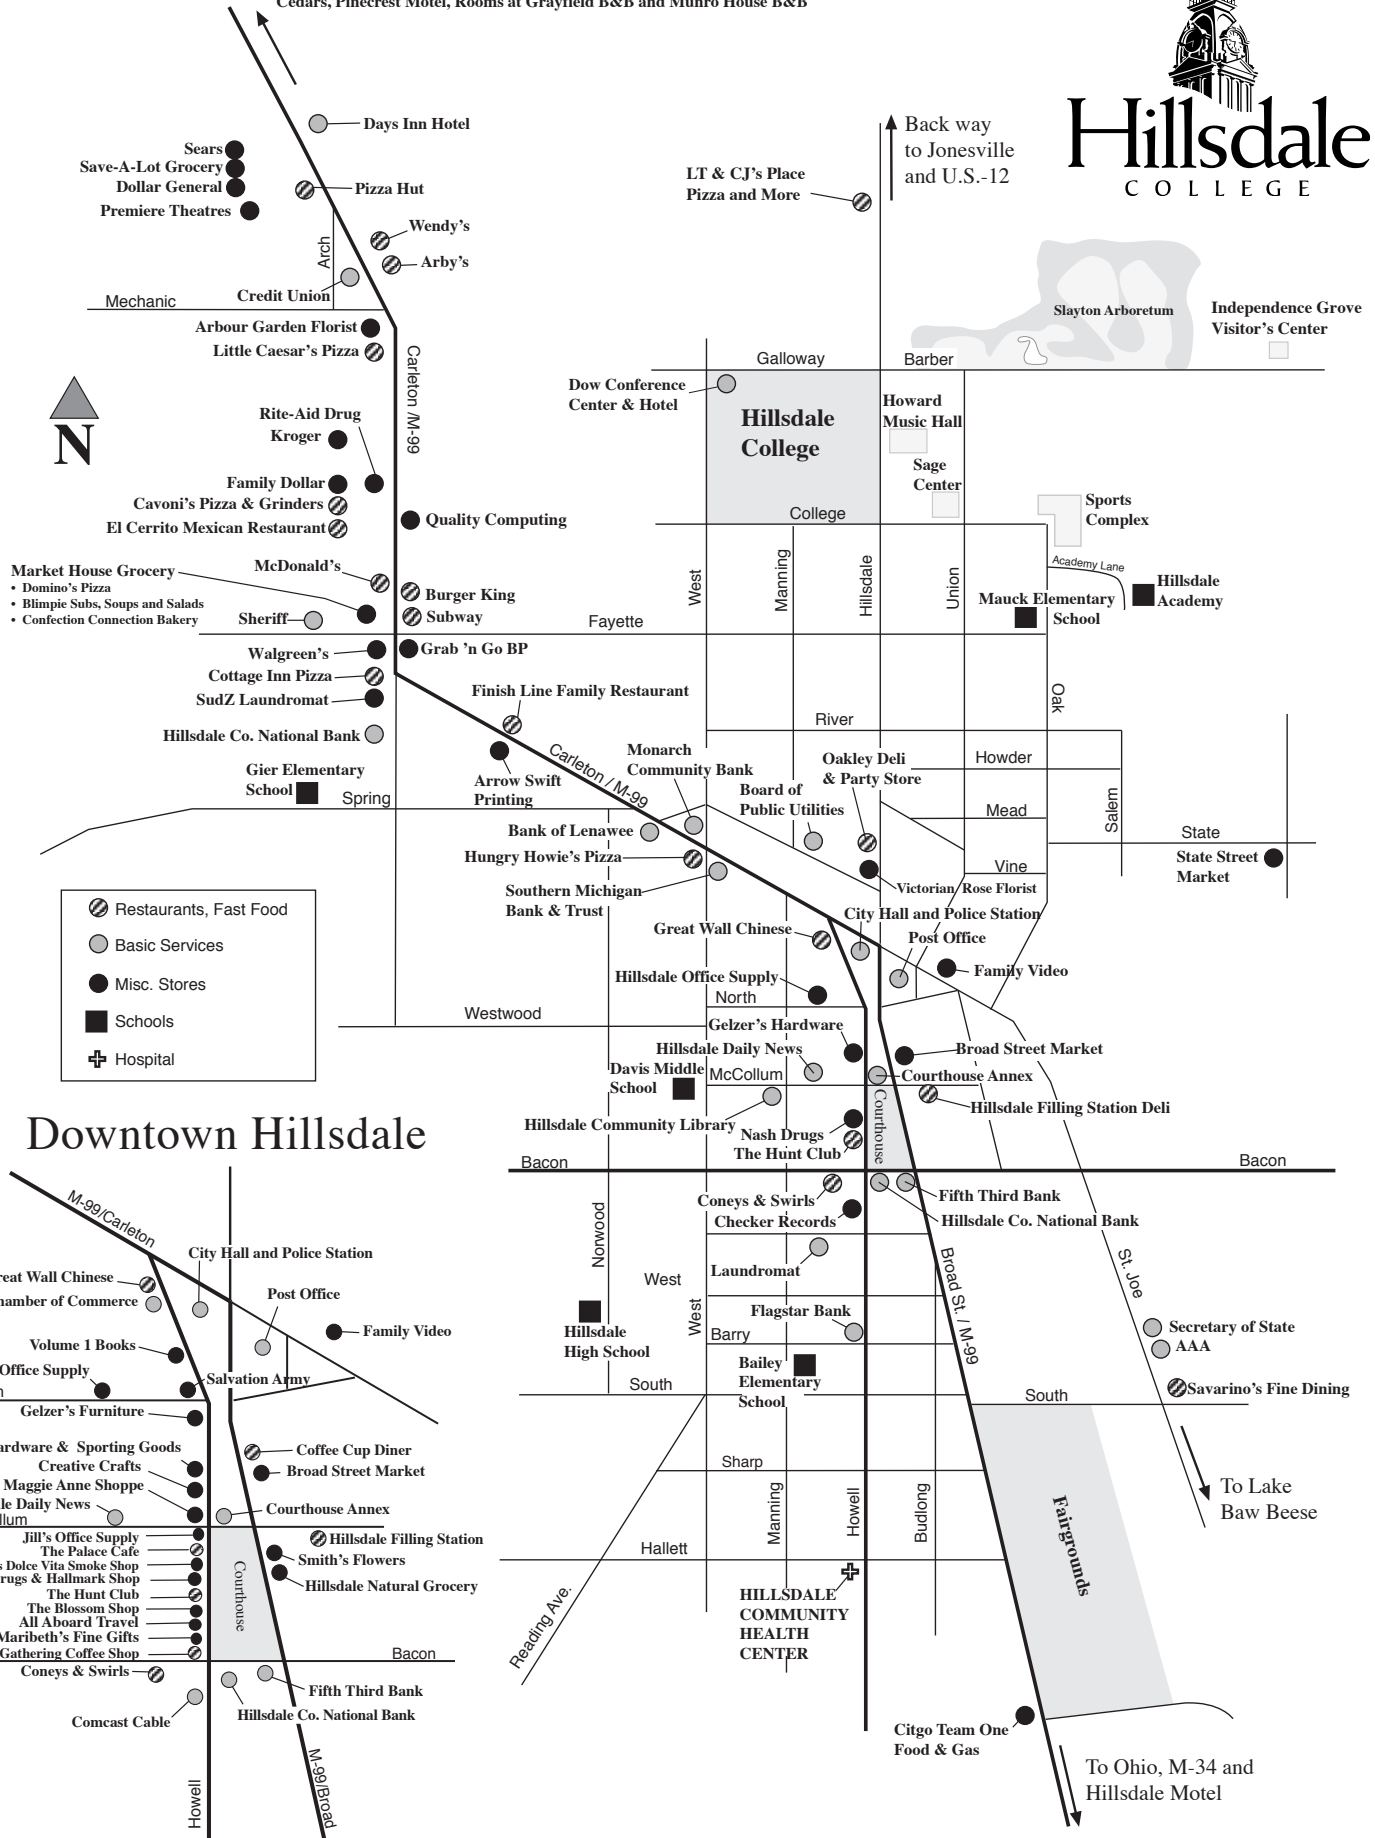

Hillsdale-Area Basic Services Map

To U.S.-12, Jonesville — Chicago Water Grill, Super Wal-Mart, King Buffet, Saucy Dog, Taco Bell, Rosalie's, Cedars, Pinecrest Motel, Rooms at Grayfield B&B and Munro House B&B

Hillsdale
COLLEGE

Downtown Hillsdale