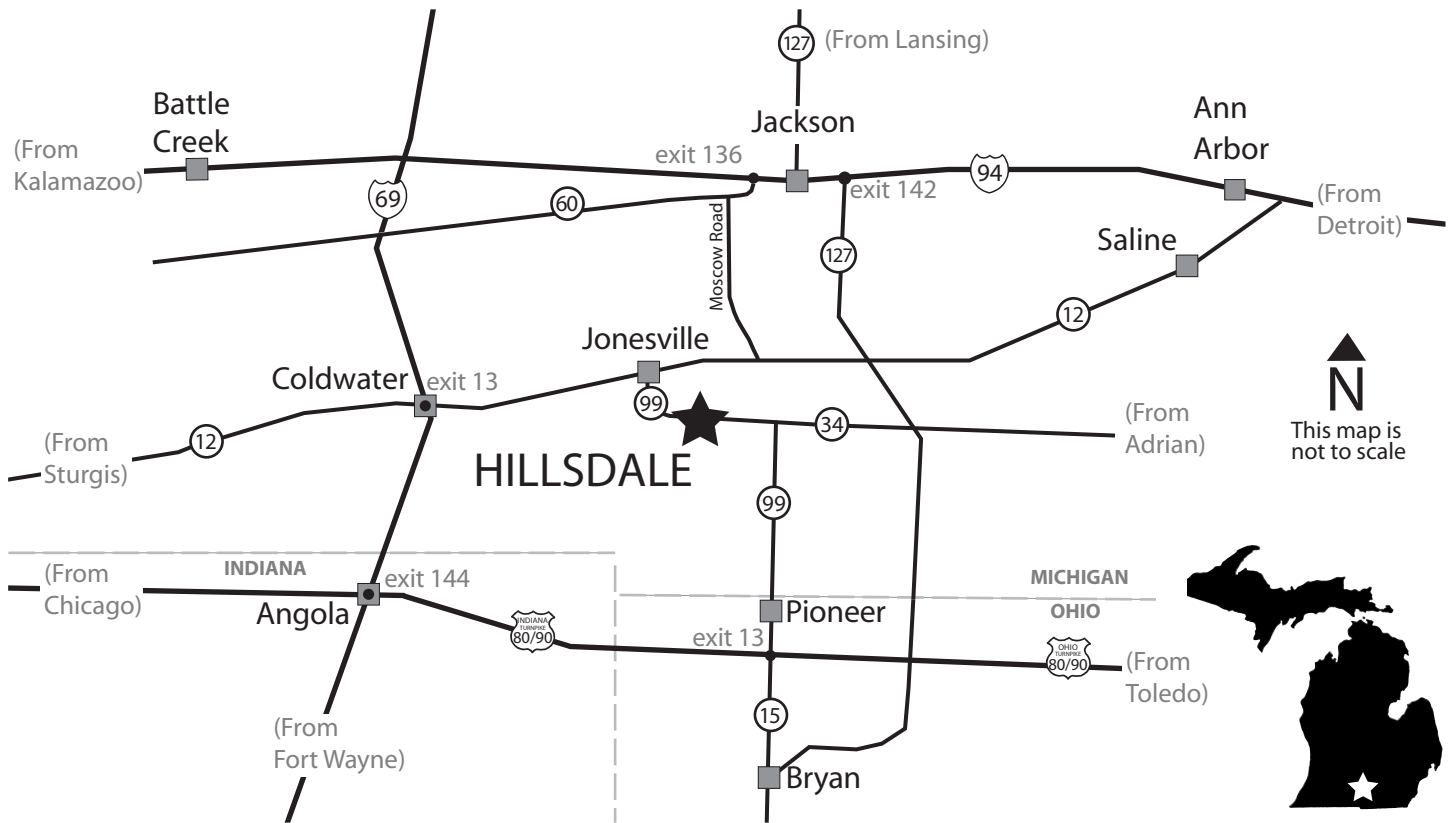

Finding Your Way to Hillsdale

ACCOMMODATIONS for your stay at Hillsdale College can be found at many of the hotels, motels and inns in the local area: (area code **517** unless indicated)

Hillsdale

Dow Conference Center (on campus)	437-3311
Days Inn.....	439-3297
Hillsdale Motel	437-3389

Jonesville (5 min. away)

* Rooms at Grayfield	849-9580
* Horse and Carriage.....	849-2732
* Munro House.....	849-9292
Pinecrest Motel.....	849-2137

Pittsford (15 min. away)

* The Rocking Horse Inn.....	523-3826

Coldwater (25 min. away)

* Chicago Pike Inn.....	279-8744
Holiday Inn Express.....	279-0900
Quality Inn.....	278-2017
Super 8.....	278-8833

Jackson (40 min. away)

Baymont Inn	789-6000
* The Claddagh	768-1000
Country Hearth Inn	783-6404
Country Inn and Suites	788-6400
Fairfield Inn	784-7877
Holiday Inn	783-2681

Montpelier/Exit 13 (30 min. away)

Holiday Inn Express & Suites...(419) 485-0008
Ramada Inn & Suites.....(419) 485-5555

* *Bed and breakfast*

Hillsdale is 90 miles west of Detroit, 70 miles northwest of Toledo and 200 miles east of Chicago.

FROM DETROIT: Take I-94 West to U.S.-127 South (Exit 142). Proceed about 20 miles and turn right on U.S.-12 West. Take U.S.-12 West about 16 miles to Jonesville. Continue through downtown Jonesville and turn left onto M-99 South. Proceed about four miles to the third stoplight and turn left onto Fayette Street. Go to the flashing stoplight at Hillsdale Street and turn left. Follow the blue signs to campus.

FROM TOLEDO: Take I-80/90 West to Ohio State Route 15 (Exit 13) and proceed north. The road number will change to M-99 at the Michigan border, and farther north will appear to end at a flashing red light. Turn left, and continue on M-99 to Hillsdale. Proceed straight through all downtown traffic lights and follow the blue signs to campus.

FROM CHICAGO: Take I-80/90 East to Angola, Indiana (Exit 144). Follow I-69 North about ten miles to Coldwater (Exit 13) and take U.S.-12 East. Proceed straight through Quincy and Allen. In Jonesville, turn right onto M-99 South. Proceed about four miles to the third stoplight in Hillsdale.

Turn left onto Fayette Street. Go to the flashing stoplight on Hillsdale Street and turn left. Follow the blue signs to campus.

Hillsdale
COLLEGE